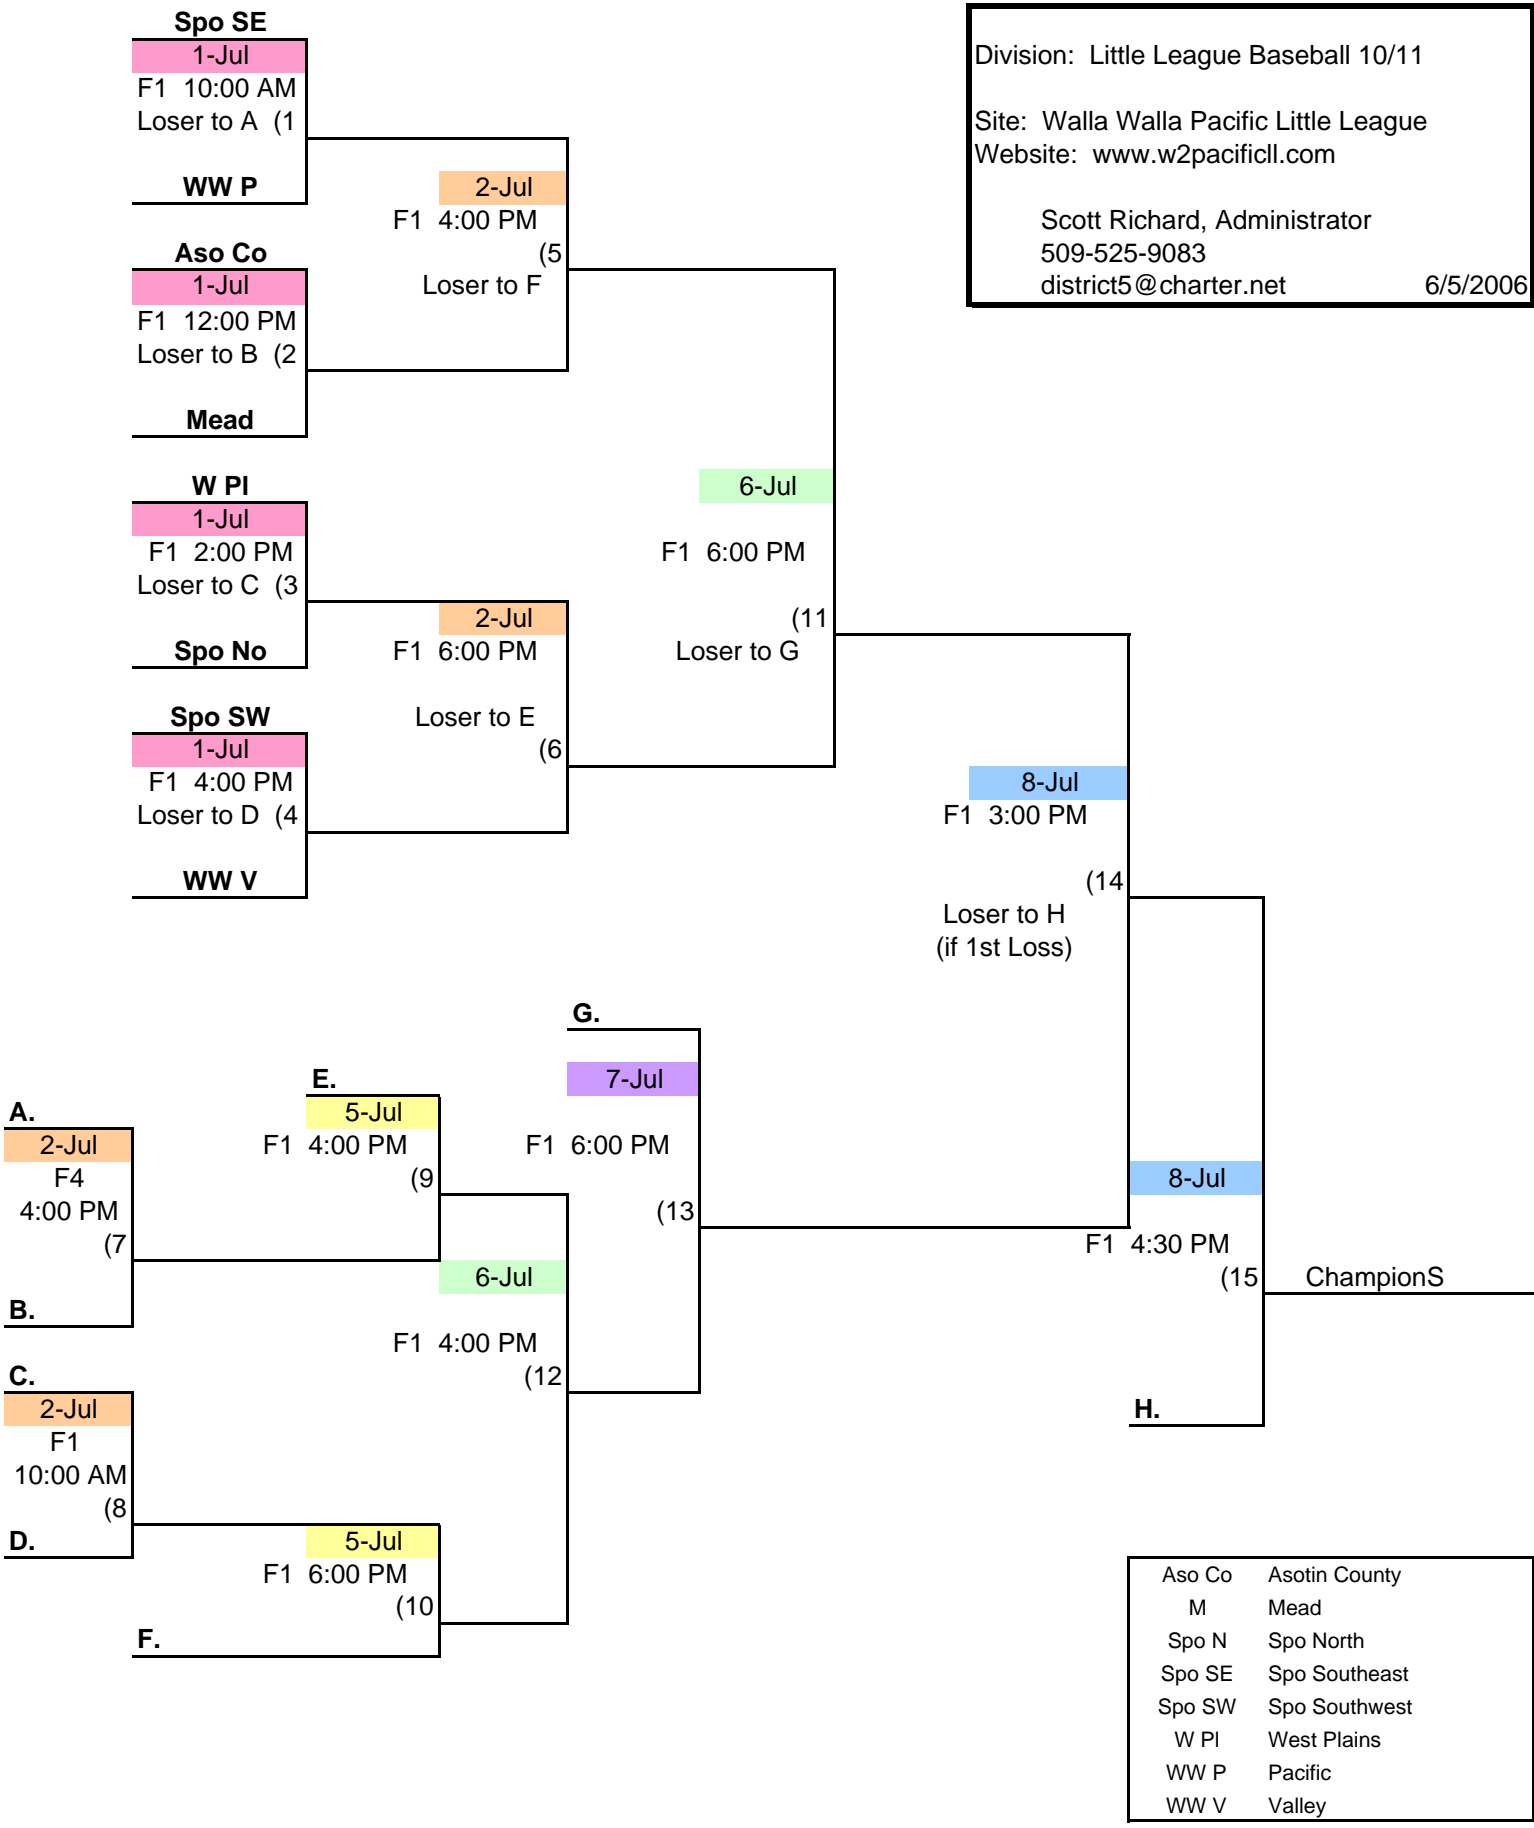

Division: Little League Baseball 10/11
 Site: Walla Walla Pacific Little League
 Website: www.w2pacificll.com
 Scott Richard, Administrator
 509-525-9083
 district5@charter.net 6/5/2006

Aso Co	Asotin County
M	Mead
Spo N	Spo North
Spo SE	Spo Southeast
Spo SW	Spo Southwest
W PI	West Plains
WW P	Pacific
WW V	Valley