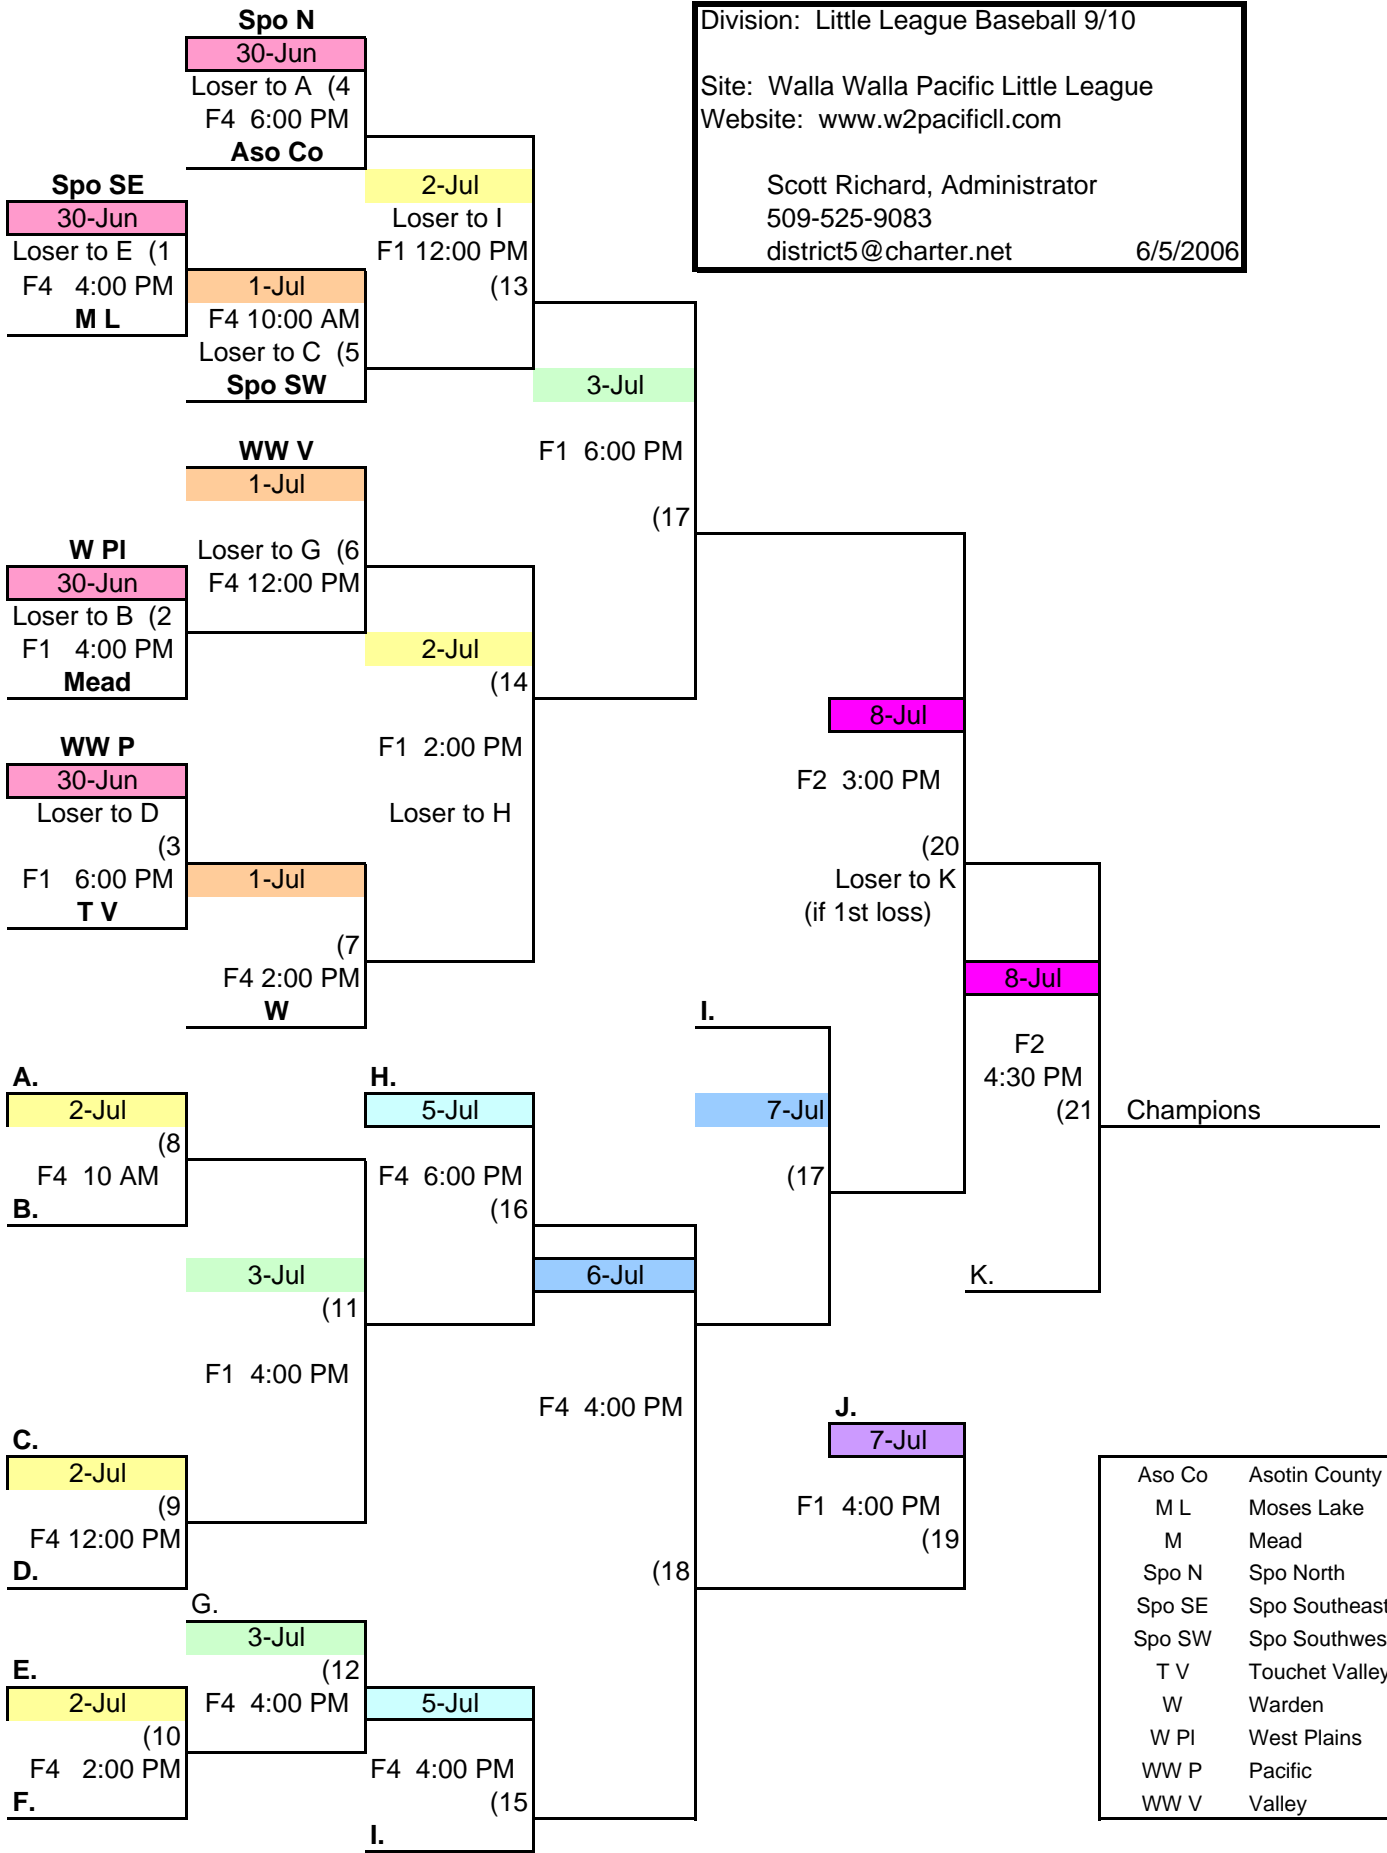

Division: Little League Baseball 9/10  
 Site: Walla Walla Pacific Little League  
 Website: www.w2pacificll.com

Scott Richard, Administrator  
 509-525-9083  
 district5@charter.net 6/5/2006

Aso Co	Asotin County
M L	Moses Lake
M	Mead
Spo N	Spo North
Spo SE	Spo Southeast
Spo SW	Spo Southwest
T V	Touchet Valley
W	Warden
W PI	West Plains
WW P	Pacific
WW V	Valley