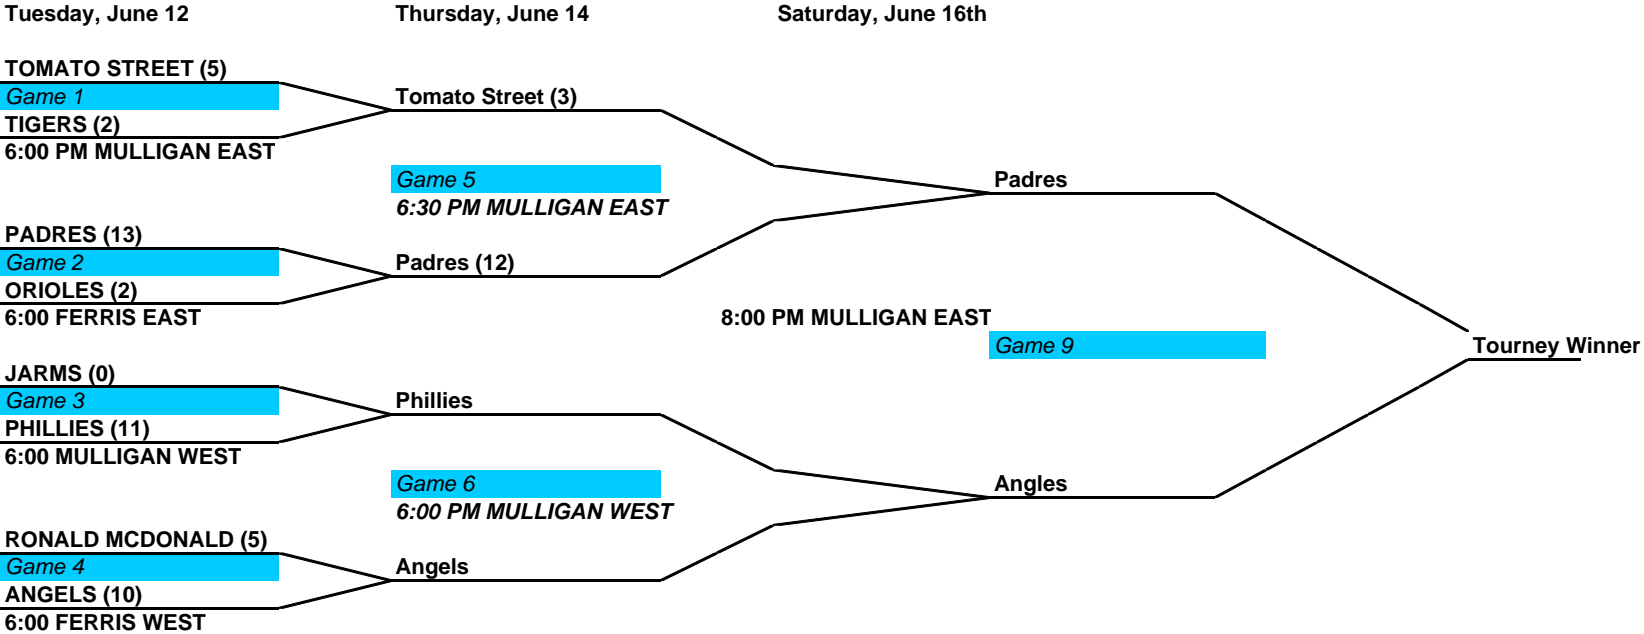

SPOKANE SOUTH & WEST PLAINS LITTLE LEAGUE 2007 END OF SEASON TOURNAMENT

BABE RUTH BRACKET

Consolation Bracket

REGULAR SEASON PITCHING AND OTHER RULES APPLY
 SMALLER NUMBER SEED IS THE HOME TEAM OR IF IDENTICAL SEED, FLIP COIN